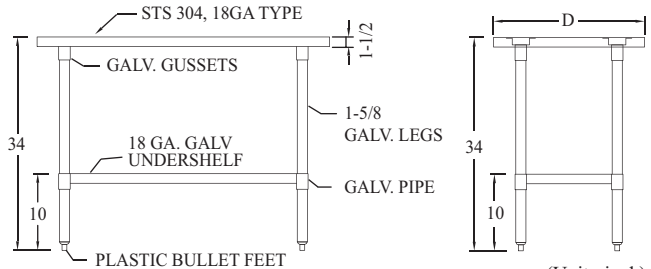

## FEATURES & BENEFITS

Model : TSW-

- Easy to assemble
- All edges are finished to provide safety
- H/L finished stainless steel top
- Top reinforced with welded "hat" channel frame
- Sound-deadening tape between channel frame and top
- Gussets are recessed into channel frame to prevent lateral movement
- Ends are turned down 90 degrees providing flush installation
- Galvanized legs, under shelf and gussets are standard on all models except on all s/s models
- Economic models available (430 s/s)